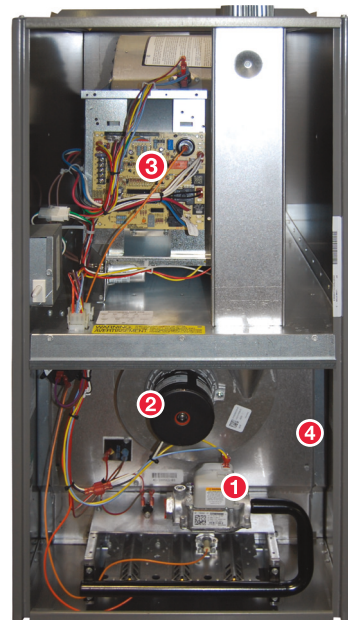

Engineered for High-Performance

Rheem-Exclusive
PlusOne™
Ignition System

Industry-First
PlusOne™
Diagnostics

We Did the Work So You Can Stay Comfortable

Our gas furnace line was already recognized as best in its class**, but that didn't stop us from making it better. We designed our new *Classic Plus™* Series Gas Furnace to provide your home with reliable, easy-to-maintain and quiet comfort for years to come.

Reliability is essential to your home comfort. That's why we've engineered our gas furnace with the **1 PlusOne™ Ignition System**. Our **Direct Spark Ignition** is a Rheem-exclusive feature that's nine times more reliable than most hot surface igniters. It's also the same proven design used in commercial HVAC equipment and gas home appliances. Our patented heat exchanger is quick and easy to clean – when needed – by your local independent Rheem Dealer. And a clean furnace is a long-running furnace.

Increase your energy savings with a new gas furnace from Rheem. Our R801T delivers 80% AFUE, which means 80% of the fuel in your furnace is converted to heat. The **2 constant torque ECM motor** maintains efficiency across a range of operating speeds, using less electrical energy than a standard PSC motor.

Fast and accurate diagnostics are a big benefit to both you and your dealer. The Rheem *Classic Plus™* Series Gas Furnace features **3 PlusOne™ Diagnostics**, our industry-first 7-segment alphanumeric LED display that simplifies troubleshooting. Just in case there's a need, service calls are faster, which ultimately saves you money.

Hassle-free installation saves you and your dealer time and trouble.

The **4 34" cabinet** fits nicely in tight spaces allowing for both new construction and retrofit installations.

YOUR LOCAL RHEEM DEALER

Benefits At-A-Glance

PlusOne Features:

PlusOne **Ignition System** –
Direct Spark Ignition
PlusOne **Diagnostics** –
7-segment LED display

Motor:

Single-stage constant torque ECM

Warranties***:

Conditional parts – 10-year
Heat exchanger – 20-year

Efficiency*:

80% AFUE

Reliability:

PlusOne **Ignition System** for
nine times more reliability compared to
most hot surface igniters

**We Thought of
Everything... And
Then Some.**

360°+1

The Rheem *Classic Plus™* Series Gas Furnace was developed using our 360°+1 design philosophy, which means every detail of the product is meticulously evaluated from every angle. We consider the work that goes into installing and servicing our products, as well as how we can deliver the very best homeowner experience. And then we take it a step further. That's 360°+1. And that's why you can count on your Rheem gas furnace to bring you and your family years of comfort.

Rheem Heating, Cooling
& Water Heating

Founded in 1925, our mission is still simple: help your family enjoy a new degree of comfort with solutions that keep you cool in the summer, warm in the winter and enjoying hot water year-round. To learn more about our products, including our line of Integrated Home Comfort Solutions, visit us online at Rheem.com.

Rheem USA

5600 Old Greenwood Road
Fort Smith, Arkansas 72903

In keeping with its policy of continuous progress & product improvement, Rheem reserves the right to make changes without notice.

*Annual Fuel Utilization Efficiency (AFUE) measures the amount of heat delivered to a home compared to the amount of fuel that is supplied to the unit. Higher AFUE ratings reflect higher efficiency.

**80% Gas Furnace and AC Focus Group Analysis/February 10, 2011

***Registration within 60 days of installation, original homeowner and residential application only. See Warranty Card for full details.